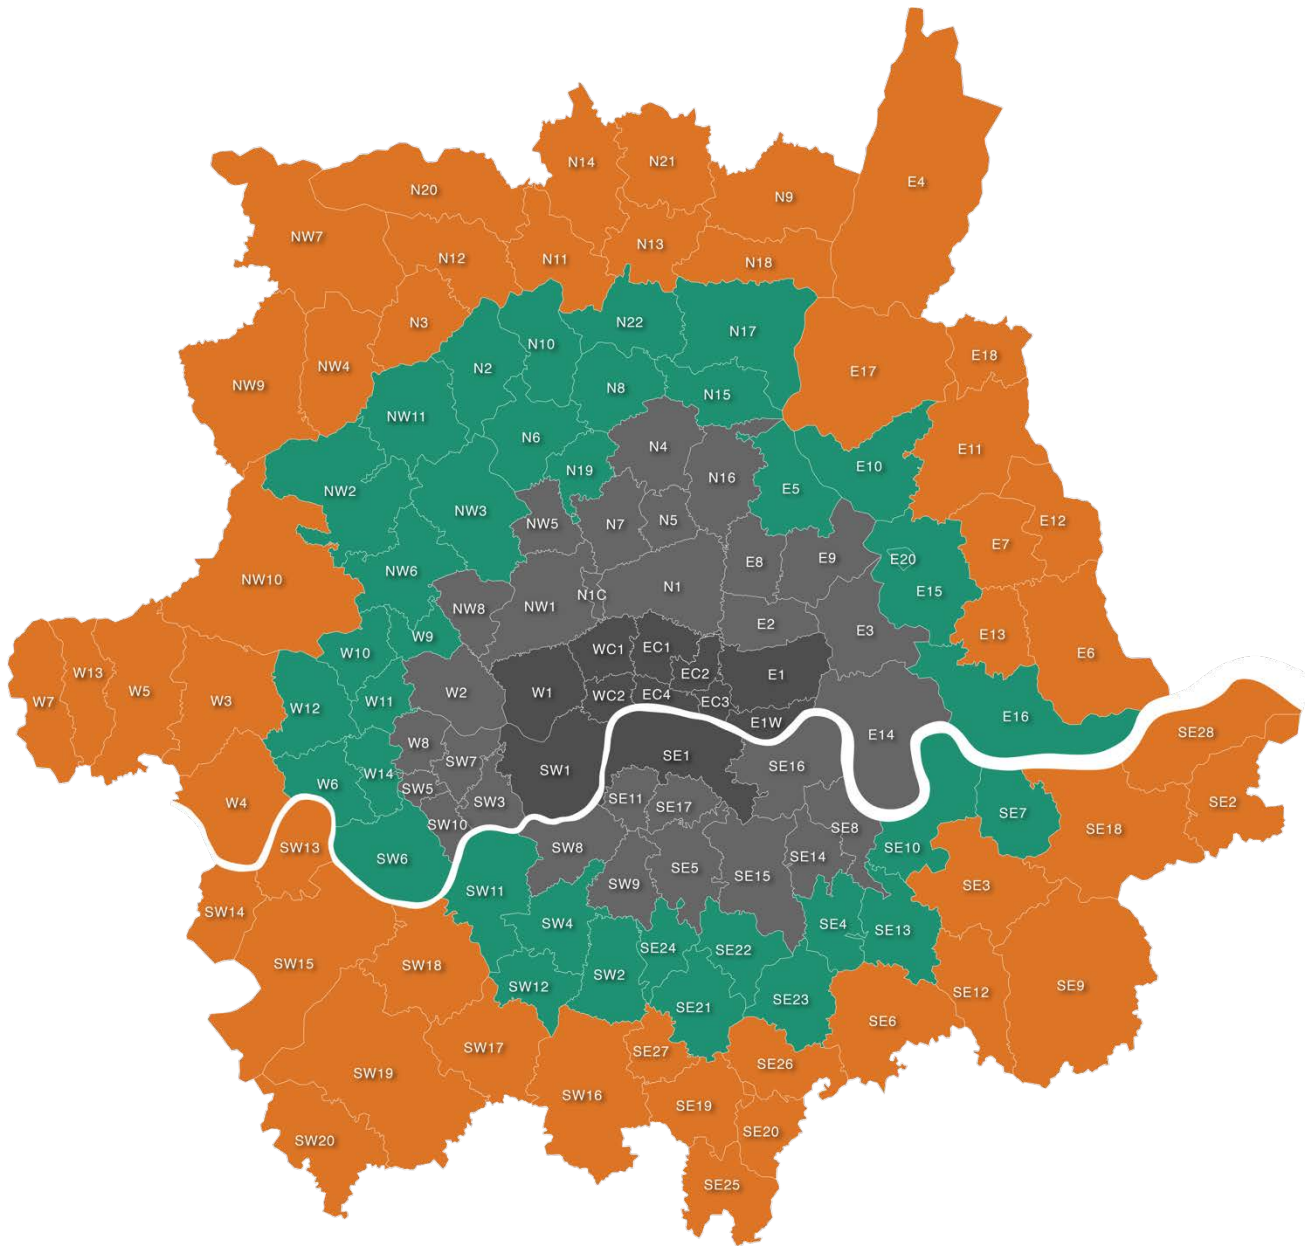

SAMEDAY COURIER SLA

DELIVERED WITHIN TIMES 9AM – 6PM

The times below are set with standard road conditions and no additional delays and quoted to be delivered no later than from time of booking

ZONE	Standard Bike	Priority Bike	Standard Van	Priority Van
Dark Grey	75 Minutes	60 minutes	80 minutes	70 minutes
Grey	95 Minutes	75 minutes	100 minutes	85 minutes
Green	120 Minutes	90 minutes	135 minutes	120- minutes
Orange	140 Minutes	110 minutes	160 minutes	135 minutes
White	Out of London Postcodes			
	Agreed at time of bookings			